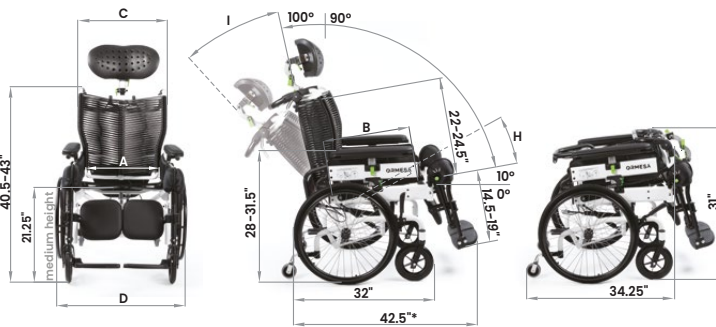

Please check off the interested products:

C O L O R S
M E A S U R E S

FRAME COLOUR: black

UPHOLSTERY COLOUR: dark grey

SIZES: 14 16 18 20

*footrest adjusted to the maximum length

Juditta B60	Size 14	Size 16	Size 18	Size 20
A seat bottom width	14 in	16 in	18 in	20 in
B seat bottom depth	16-17-18-19 in	16-17-18-19 in	16-17-18-19 in	16-17-18-19 in
C backrest width	18.5 in	18.5 in	20.5 in	22.5 in
D overall width	27 in	27 in	29 in	31 in
H seat bottom inclination-tilt	from 10° to 35°	from 10° to 35°	from 10° to 35°	from 10° to 35°
I backrest inclination	from 10° to 38°	from 10° to 38°	from 10° to 38°	from 10° to 38°
Total weight	88 lbs	88 lbs	92.5 lbs	95 lbs
Max capacity	264.5 lbs	264.5 lbs	286.5 lbs	308.5 lbs